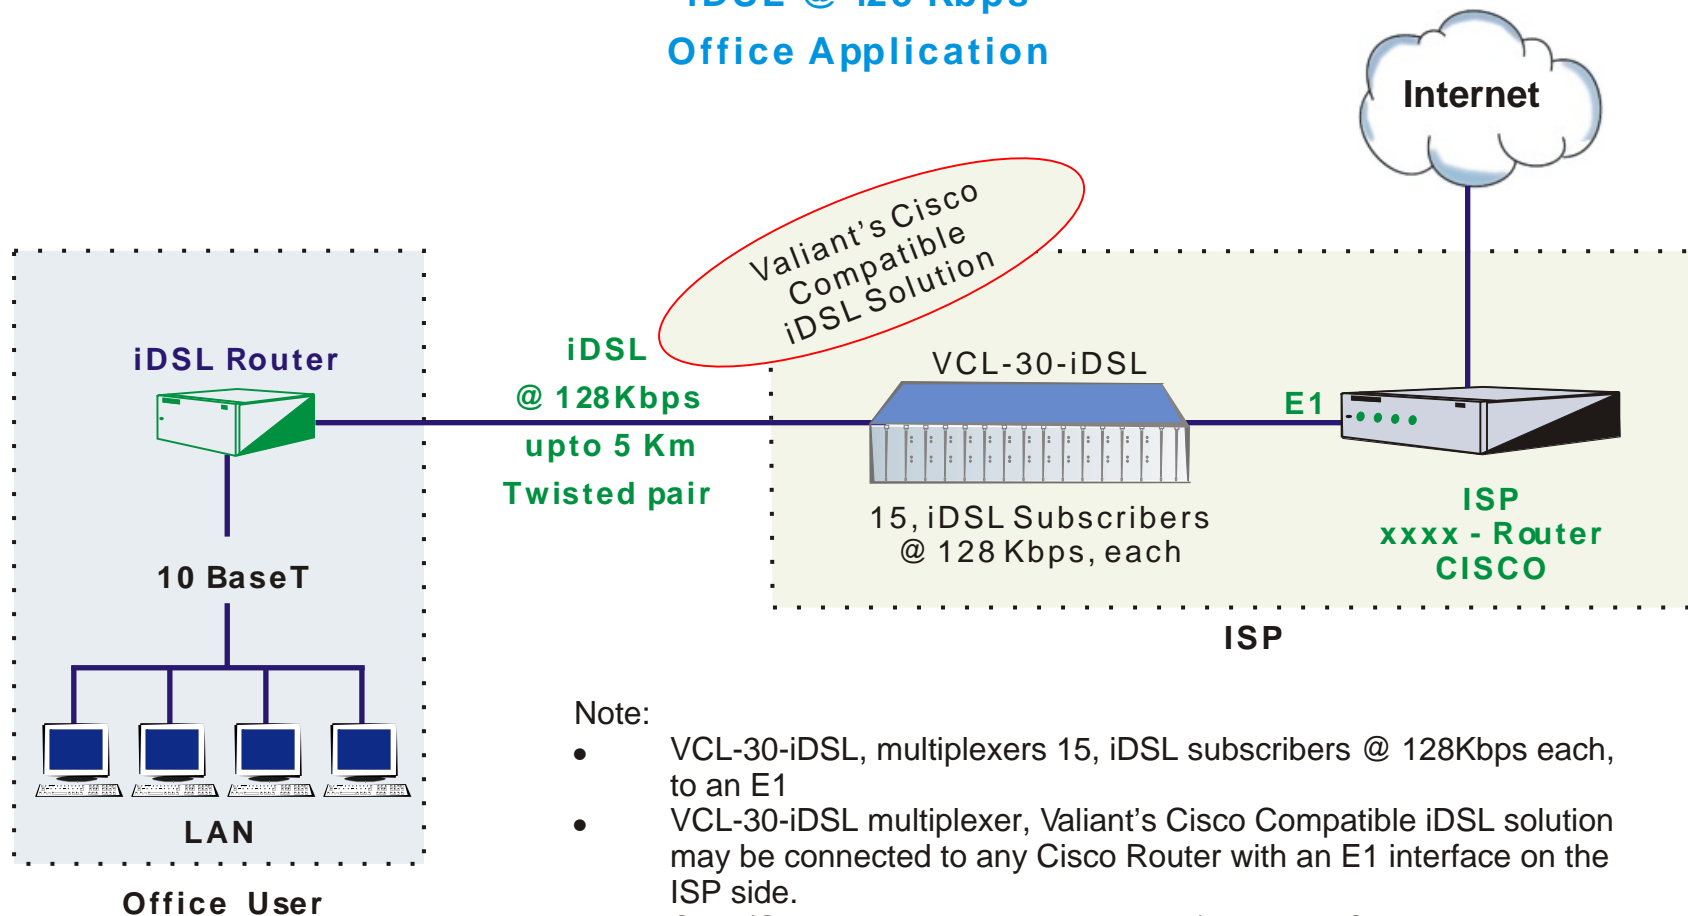

# VCL-30 iDSL Multiplexer Solution

iDSL @ 128 Kbps  
Office Application

Note:

- VCL-30-iDSL, multiplexers 15, iDSL subscribers @ 128Kbps each, to an E1
- VCL-30-iDSL multiplexer, Valiant's Cisco Compatible iDSL solution may be connected to any Cisco Router with an E1 interface on the ISP side.
- CPE (Customer Premises Equipment) includes Cisco Router with 4, 10base interfaces for PC/LAN connectivity in VCL-30-iDSL Package