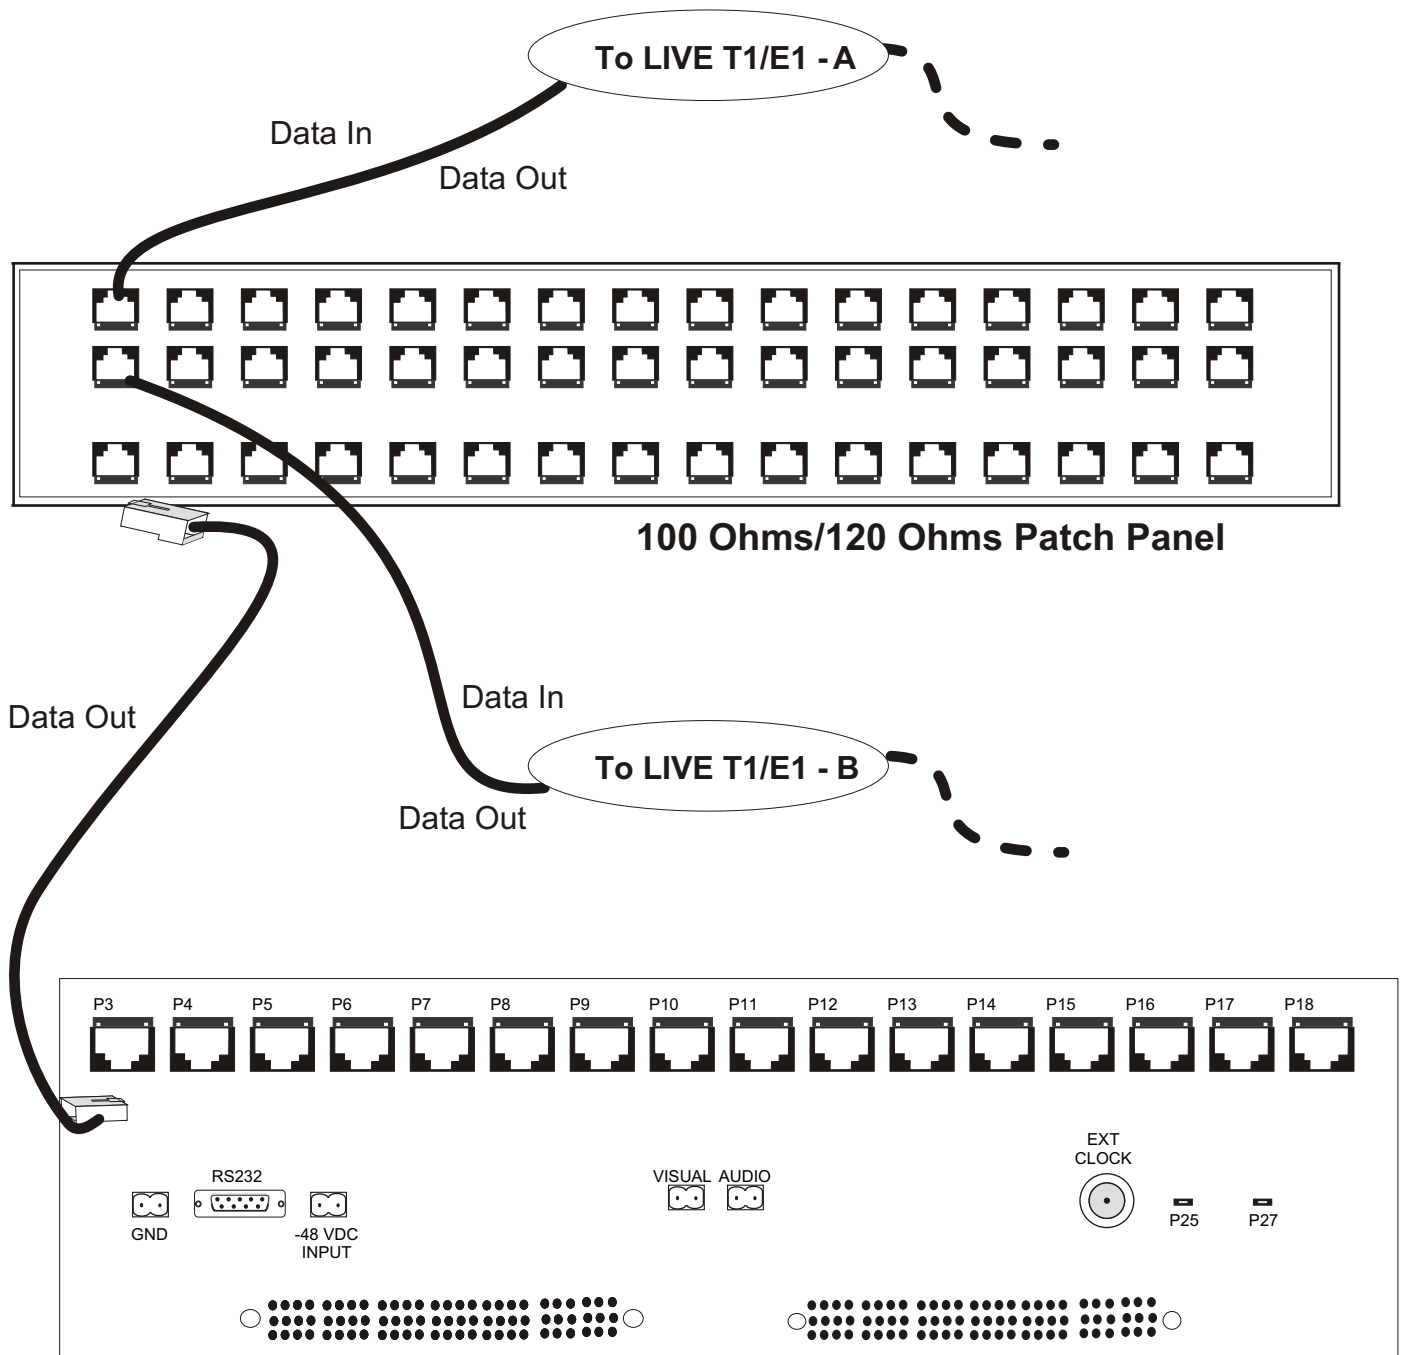

## 100 Ohms/120 Ohms Patch Panel

**VCL 100 Ohms/120 Ohms Patch-Panel is used for  
T1/E1 Monitoring Application.**

**Connecting 100 Ohms/120 Ohms Patch Panel to live  
T1/E1 traffic - Monitoring Application**

VCL 100 Ohms/120 Ohms Patch-Panel is used for T1/E1 Monitoring Application.

The RJ-45 Connectors (Row A and Row B) is used for Data IN/Data OUT (patch) to inter-connect the 100 Ohms/120 Ohms T1/E1 links which are required to be monitored.

# TDM T1/E1 Tap with RJ-45 Connectors

Tap  
Into line  
"LIVE  
T1/E1  
TRAFFIC"

Patch Panel

- Cross Cable changes to cross/straight (Line # 1)
- Straight Cable changes to straight/ straight (Line # 2)
- The Hi-Z (432 Ohms Series) resistive path is provided on the Monitoring Groomer T1/E1 Interface card.

### Typical Connections for 100 Ohms/120 Ohms T1/E1 Monitoring