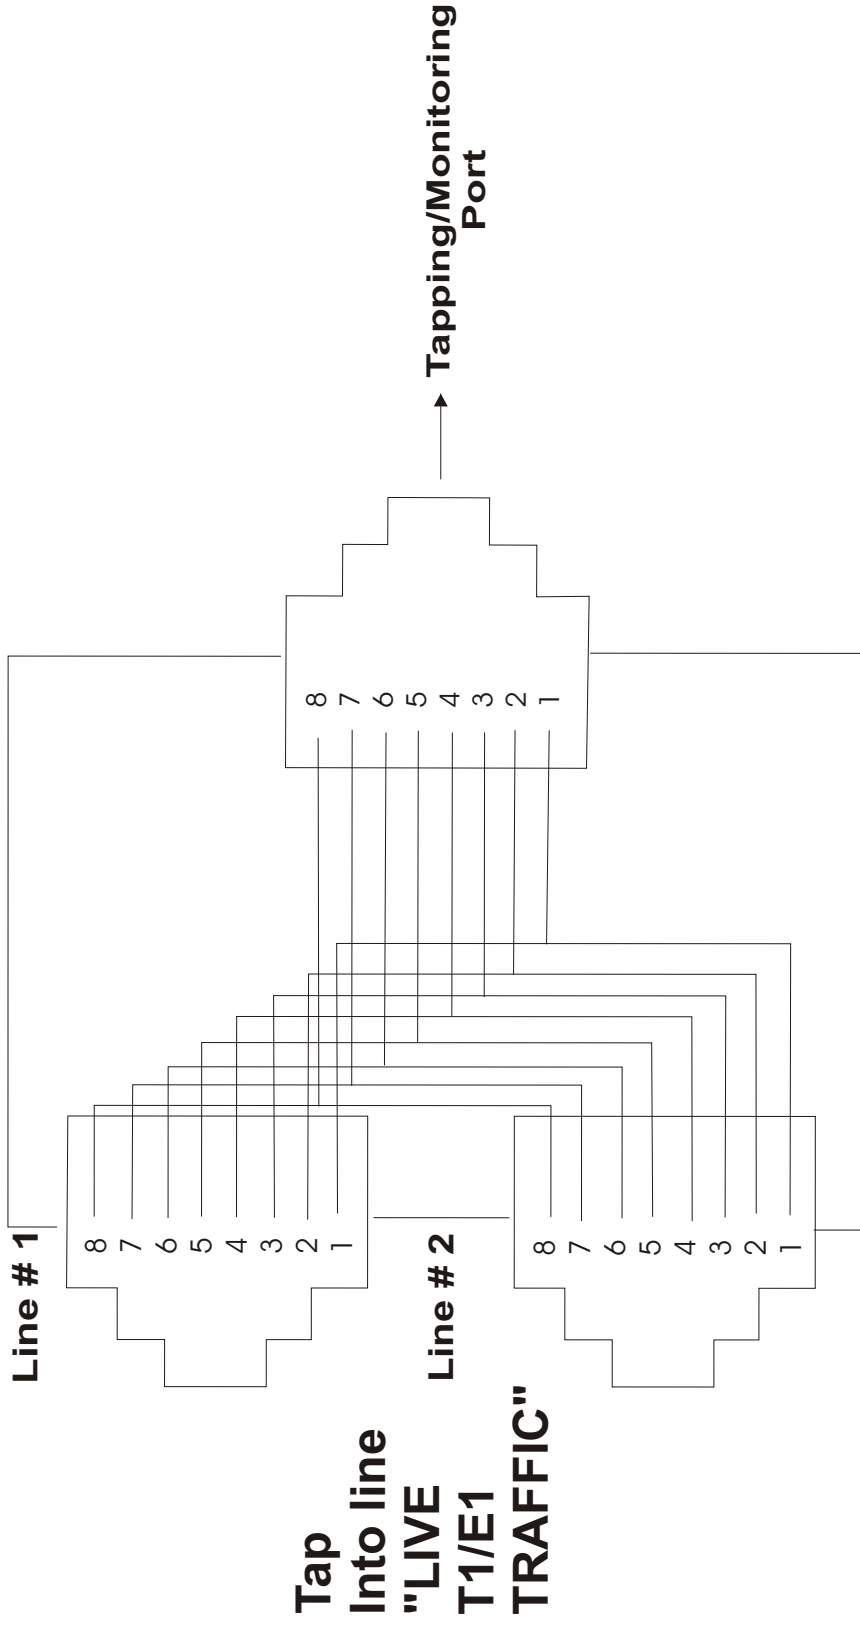

## 100 Ohms/120 Ohms Patch Panel

**VCL 100 Ohms/120 Ohms Patch-Panel is used for  
T1/E1 Monitoring Application.**

**Connecting 100 Ohms/120 Ohms Patch Panel to live  
T1/E1 traffic - Monitoring Application**

VCL 100 Ohms/120 Ohms Patch-Panel is used for T1/E1 Monitoring Application.

The RJ-45 Connectors (Row A and Row B) is used for Data IN/Data OUT (patch) to inter-connect the 100 Ohms/120 Ohms T1/E1 links which are required to be monitored.

# TDM T1/E1 Tap with RJ-45 Connectors

Tap  
Into line  
"LIVE  
T1/E1  
TRAFFIC"

Patch Panel

- Cross Cable changes to cross/straight (Line # 1)
- Straight Cable changes to straight/ straight (Line # 2)
- The Hi-Z (432 Ohms Series) resistive path is provided on the Monitoring Groomer T1/E1 Interface card.