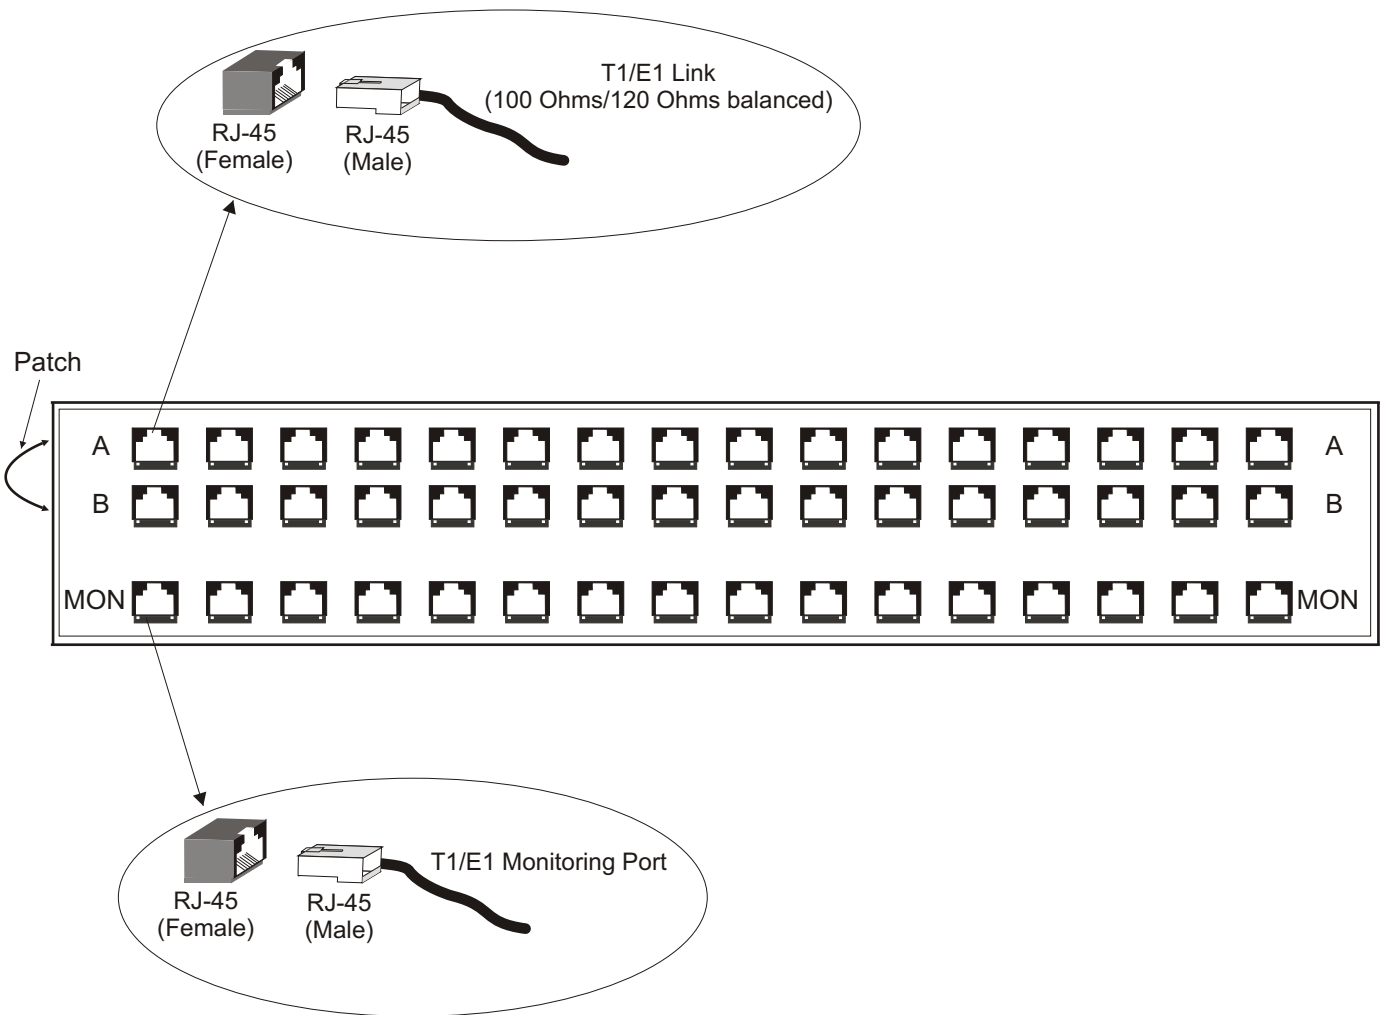

## 100 Ohms/120 Ohms Patch Panel

**VCL 100 Ohms/120 Ohms Patch-Panel is used for  
T1/E1 Monitoring Application.**

**Connecting 100 Ohms/120 Ohms Patch Panel to live  
T1/E1 traffic - Monitoring Application**

VCL 100 Ohms/120 Ohms Patch-Panel is used for T1/E1 Monitoring Application.

The RJ-45 Connectors (Row A and Row B) is used for Data IN/Data OUT (patch) to inter-connect the 100 Ohms/120 Ohms T1/E1 links which are required to be monitored.

# TDM T1/E1 Tap with RJ-45 Connectors

Tap  
Into line  
"LIVE  
T1/E1  
TRAFFIC"

Patch Panel

- Cross Cable changes to cross/straight (Line # 1)
- Straight Cable changes to straight/ straight (Line # 2)
- The Hi-Z (432 Ohms Series) resistive path is provided on the Monitoring Groomer T1/E1 Interface card.